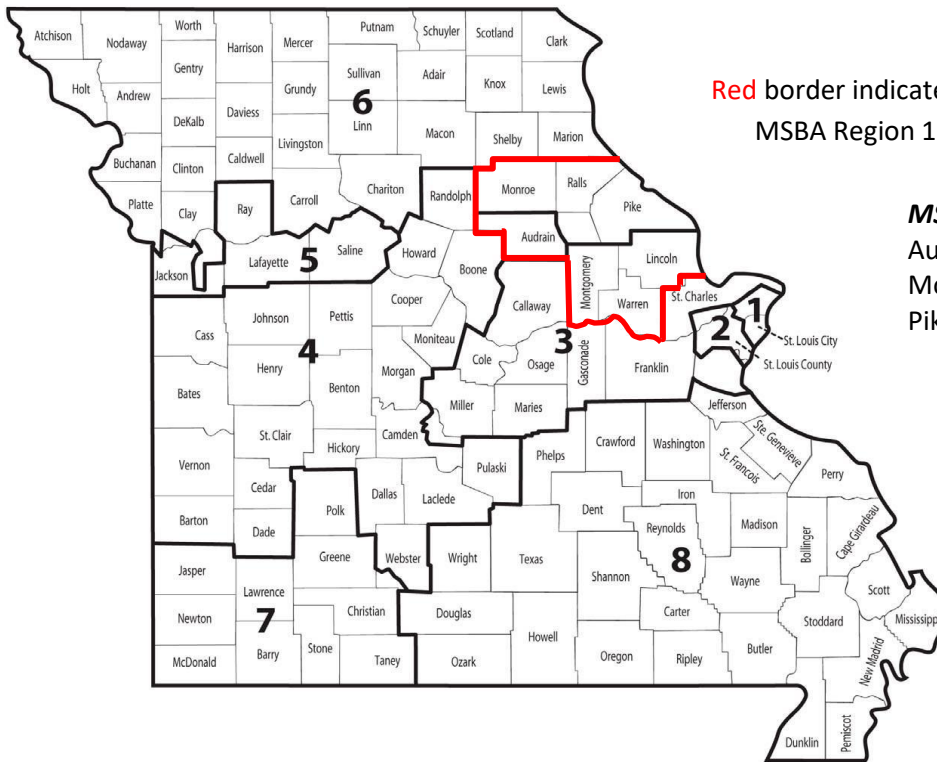

U.S. Congressional Districts for Missouri

MSBA Region 17

U.S. Congressional Representatives and Senators

U.S. Rep Blaine Luetkemeyer [R]

Address 2230 Rayburn House Office Building
City/State/Zip Washington, DC 20515
Phone (202) 225-2956
Fax (202) 225-5712
District # 3