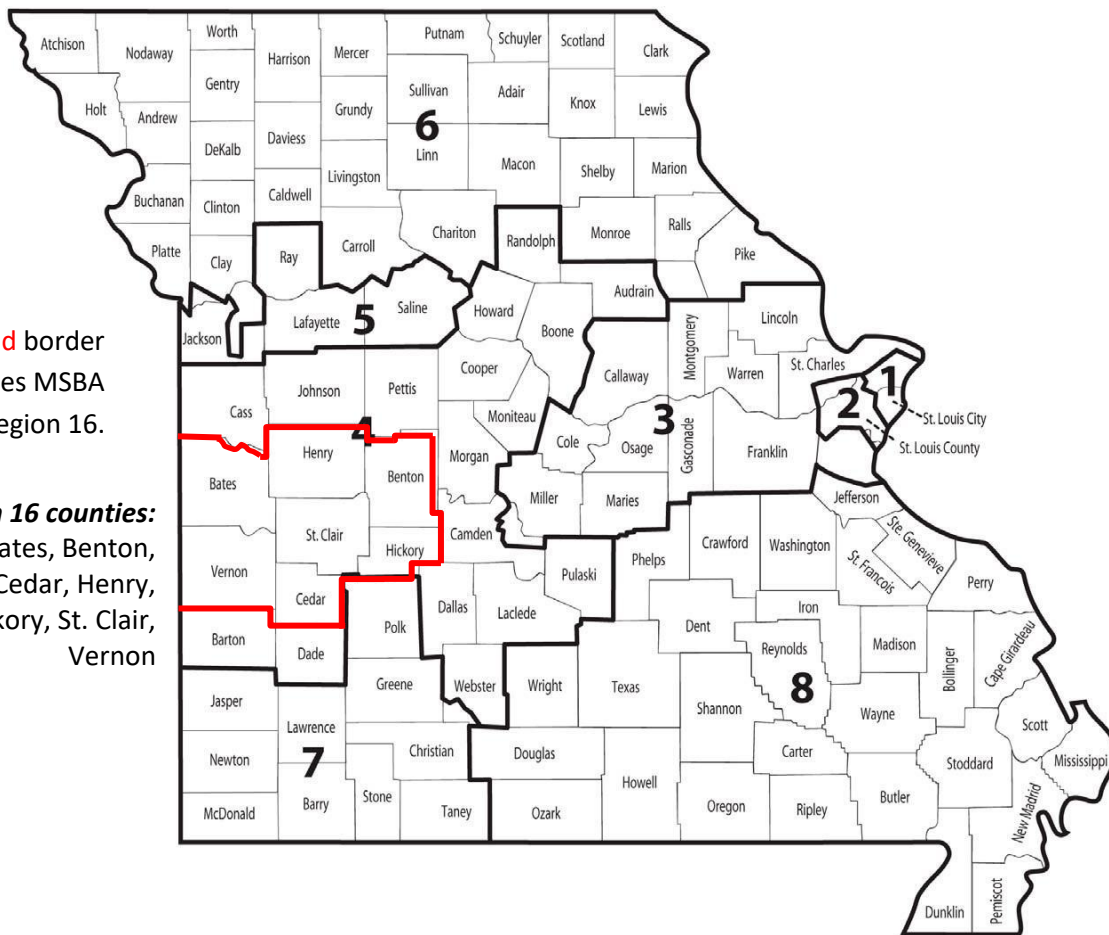

REPRESENTING APPROX. 14,600 STUDENTS

Learn more at MSBA's Advocacy Center

www.mosba.org/advocacy/

* **HAWLEY [R] AND SCHMIDT [R]**
ARE U.S. SENATORS REPRESENTING
ALL MISSOURI SCHOOL DISTRICTS.

itals - non-member

U.S. Congressional Districts for Missouri

Red border indicates MSBA Region 16.

MSBA Region 16 counties:
Bates, Benton, Cedar, Henry, Hickory, St. Clair, Vernon

MSBA Region 16

U.S. Congressional Representatives and Senators