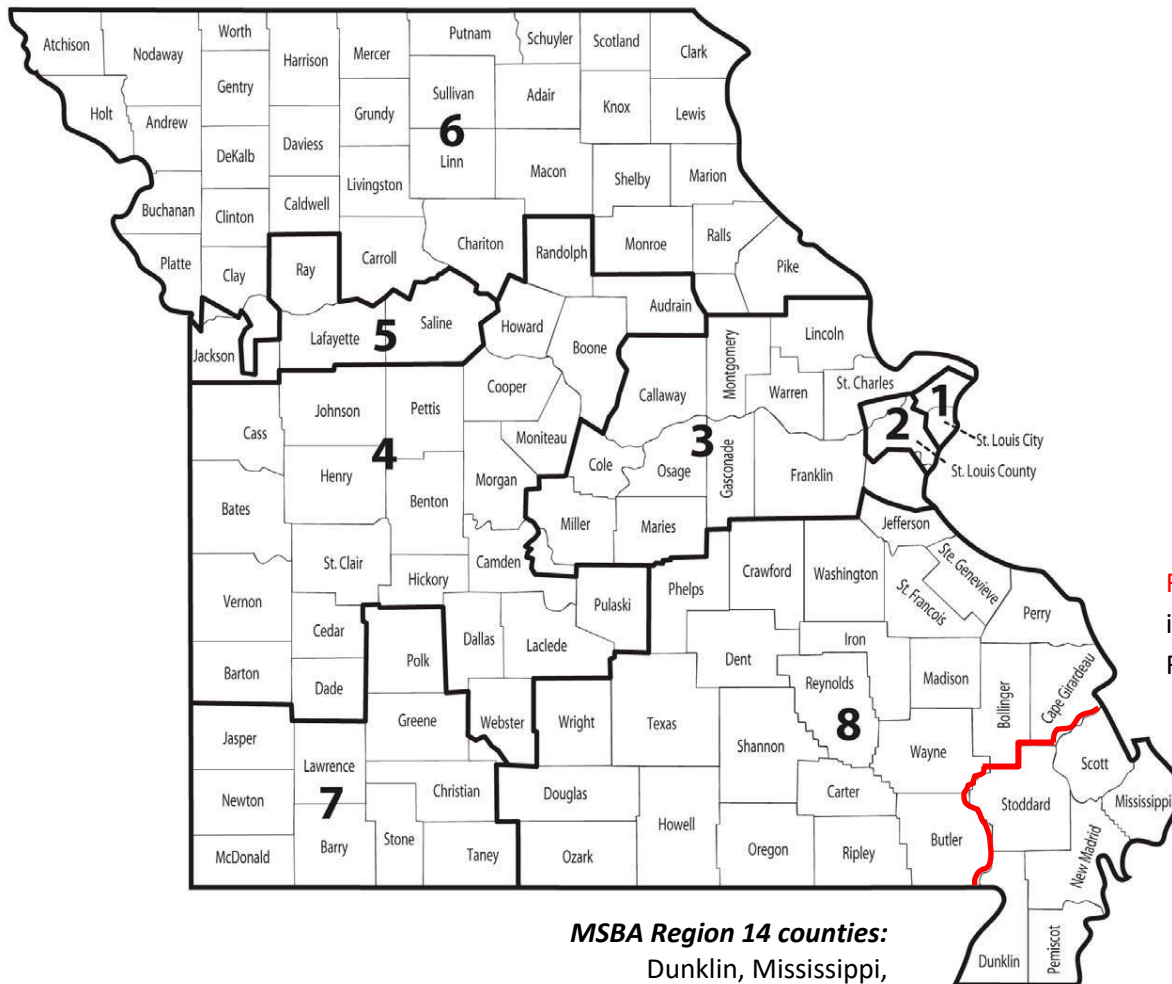

District	Mo Senators	Mo House Representatives	U.S. Reps*
<i>Scott County Central</i>	Bean (25), Rehder (27)	Burger (148), Morse (151)	Smith (8)
Senath-Hornersville C-8	Bean (25)	Parker (150)	Smith (8)
Sikeston R-6	Bean (25), Rehder (27)	Burger (148), Rone (149), Morse (151)	Smith (8)
South Pemiscot Co. R-V	Bean (25)	Parker (150)	Smith (8)
Southland C-9	Bean (25)	Parker (150)	Smith (8)

U.S. Congressional Districts for Missouri

Red border indicates MSBA Region 14.

MSBA Region 14 counties:
 Dunklin, Mississippi,
 New Madrid, Pemiscot,
 Scott, Stoddard

MSBA Region 14 Missouri State Representatives