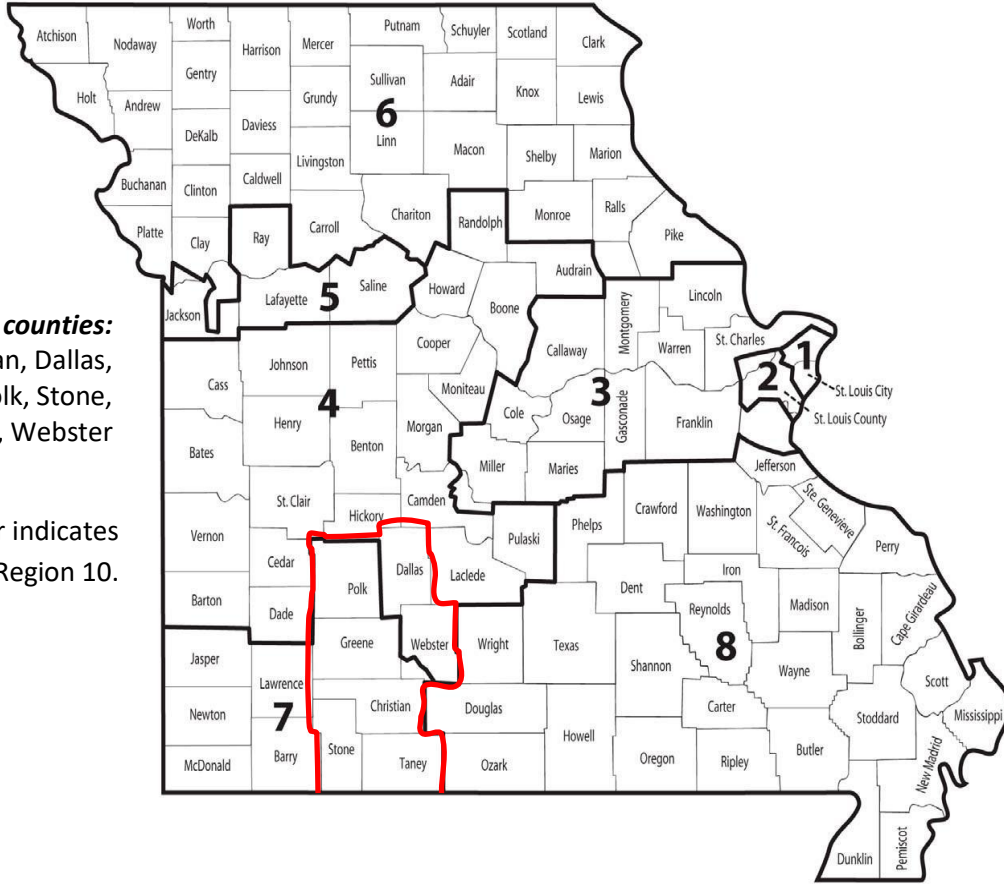

U.S. Congressional Districts for Missouri

MSBA Region 10 counties:
Christian, Dallas,
Greene, Polk, Stone,
Taney, Webster

Red border indicates
MSBA Region 10.

MSBA Region 10 U.S. Congressional Representatives

U.S. Rep Mark Alford [R]
Address 1516 Longworth House Office Bldg
City/State/Zip Washington, DC 20515-2504
Phone (202) 225-2876
Fax (202) 225-0148
District # 4

U.S. Rep Eric Burlison [R]
Address 1108 Longworth House Office Bldg
City/State/Zip Washington, DC 20515
Phone (202) 225-6536
Fax (202) 225-5604
District # 7

U.S. Rep Jason Smith [R]
Address 2418 Rayburn House Office Bldg
City/State/Zip Washington, DC 20515
Phone (202) 225-4404
Fax (202) 225-0326
District # 8

Burlison's Springfield Office
Address 3232 E. Ridgeview Street
City/State/Zip Springfield, MO 65804
Phone (417) 889-1800
Fax (417) 889-4915