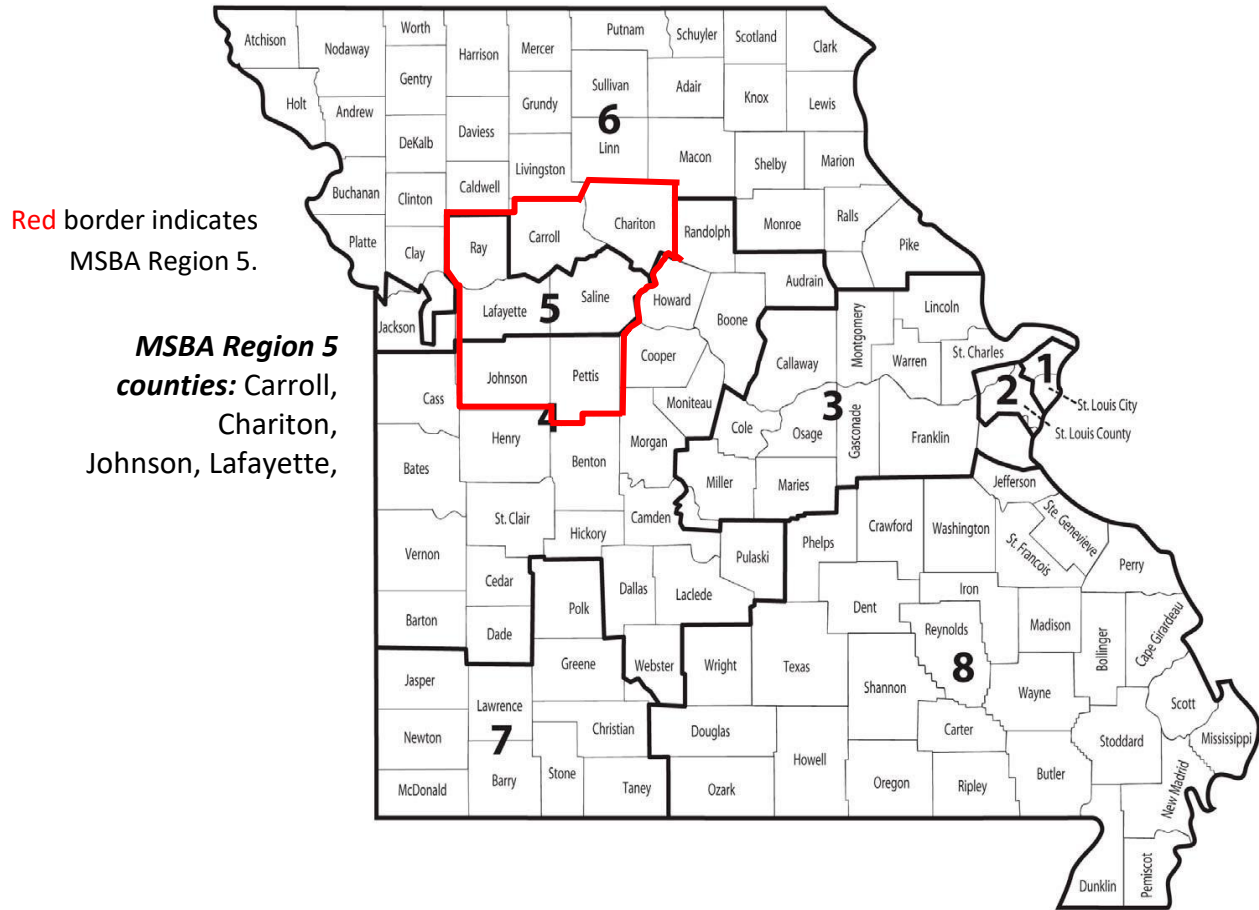

U.S. Congressional Districts for Missouri

U.S. Congressional Representatives

U.S. Rep Mark Alford [R]
Address 1516 Longworth House Office Bldg
City/State/Zip Washington, DC 20510
Phone (202) 225-2876
Fax (202) 225-0148
District # 4

Alford's Columbia Office
Address 2401 Bernadette Drive, Suite 117
City/State/Zip Columbia, MO 65203
Phone
Fax

U.S. Rep Emmanuel Cleaver [D]
Address 2217 Rayburn House Office Building
City/State/Zip Washington, DC 20515-2505
Phone (202) 225-4535
Fax (202) 225-4403
District # 5

U.S. Rep Sam Graves [R]
Address 1135 Longworth HOB
City/State/Zip Washington, DC 20515-2506
Phone (202) 225-7041
Fax (202) 225-8221
District # 6

Graves' Kansas City Office
Address 12200 N. Ambassador Dr, Suite 234
City/State/Zip Kansas City, MO 64163
Phone (816) 792-3976
Fax (816) 792-0694