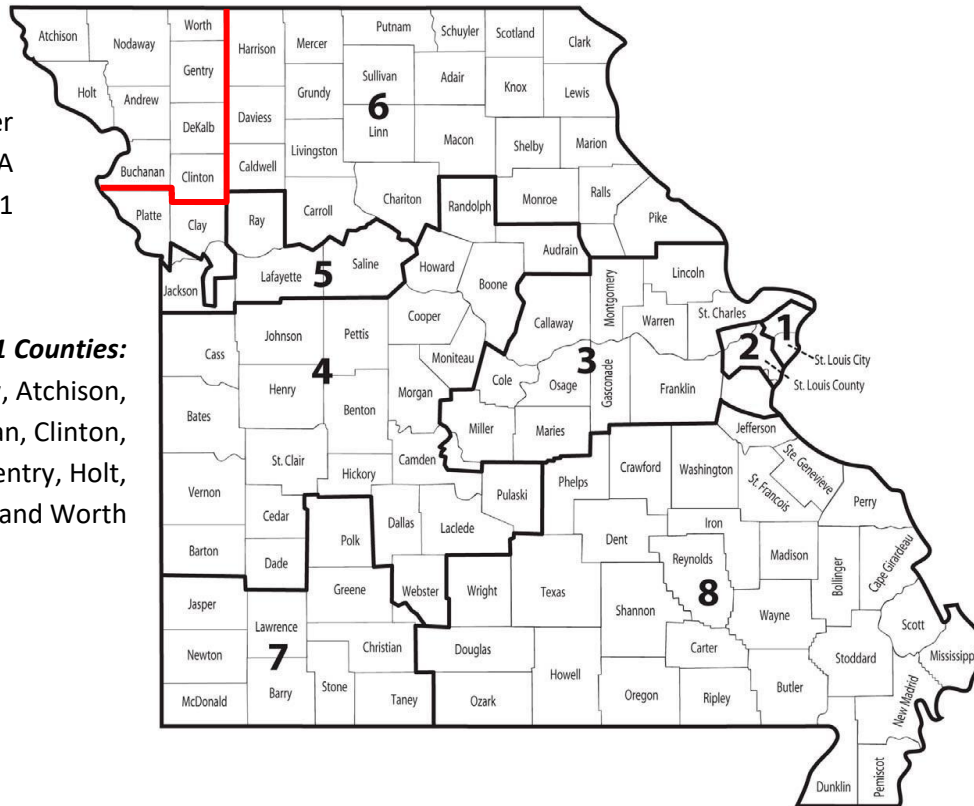

District	Mo Senators	Mo House Representatives	U.S. Reps*
West Nodaway Co. R-I	Black (12)	Farnan (1)	Graves (6)
Worth Co. R-III	Black (12)	Farnan (1), Boyd (2)	Graves (6)

REPRESENTING APPROX 25,000 STUDENTS

## U.S. Congressional Districts for Missouri

Red border indicates MSBA Region 1

**MSBA Region 1 Counties:**  
 Andrew, Atchison, Buchanan, Clinton, DeKalb, Gentry, Holt, Nodaway, and Worth

## MSBA Region 1

### U.S. Rep Emanuel Cleaver [D]

**Address** 2217 Rayburn HOB  
**City/State/Zip** Washington, DC 20515  
**Phone** (202) 225-4535  
**Fax** (202) 225-4403  
**District #** 5