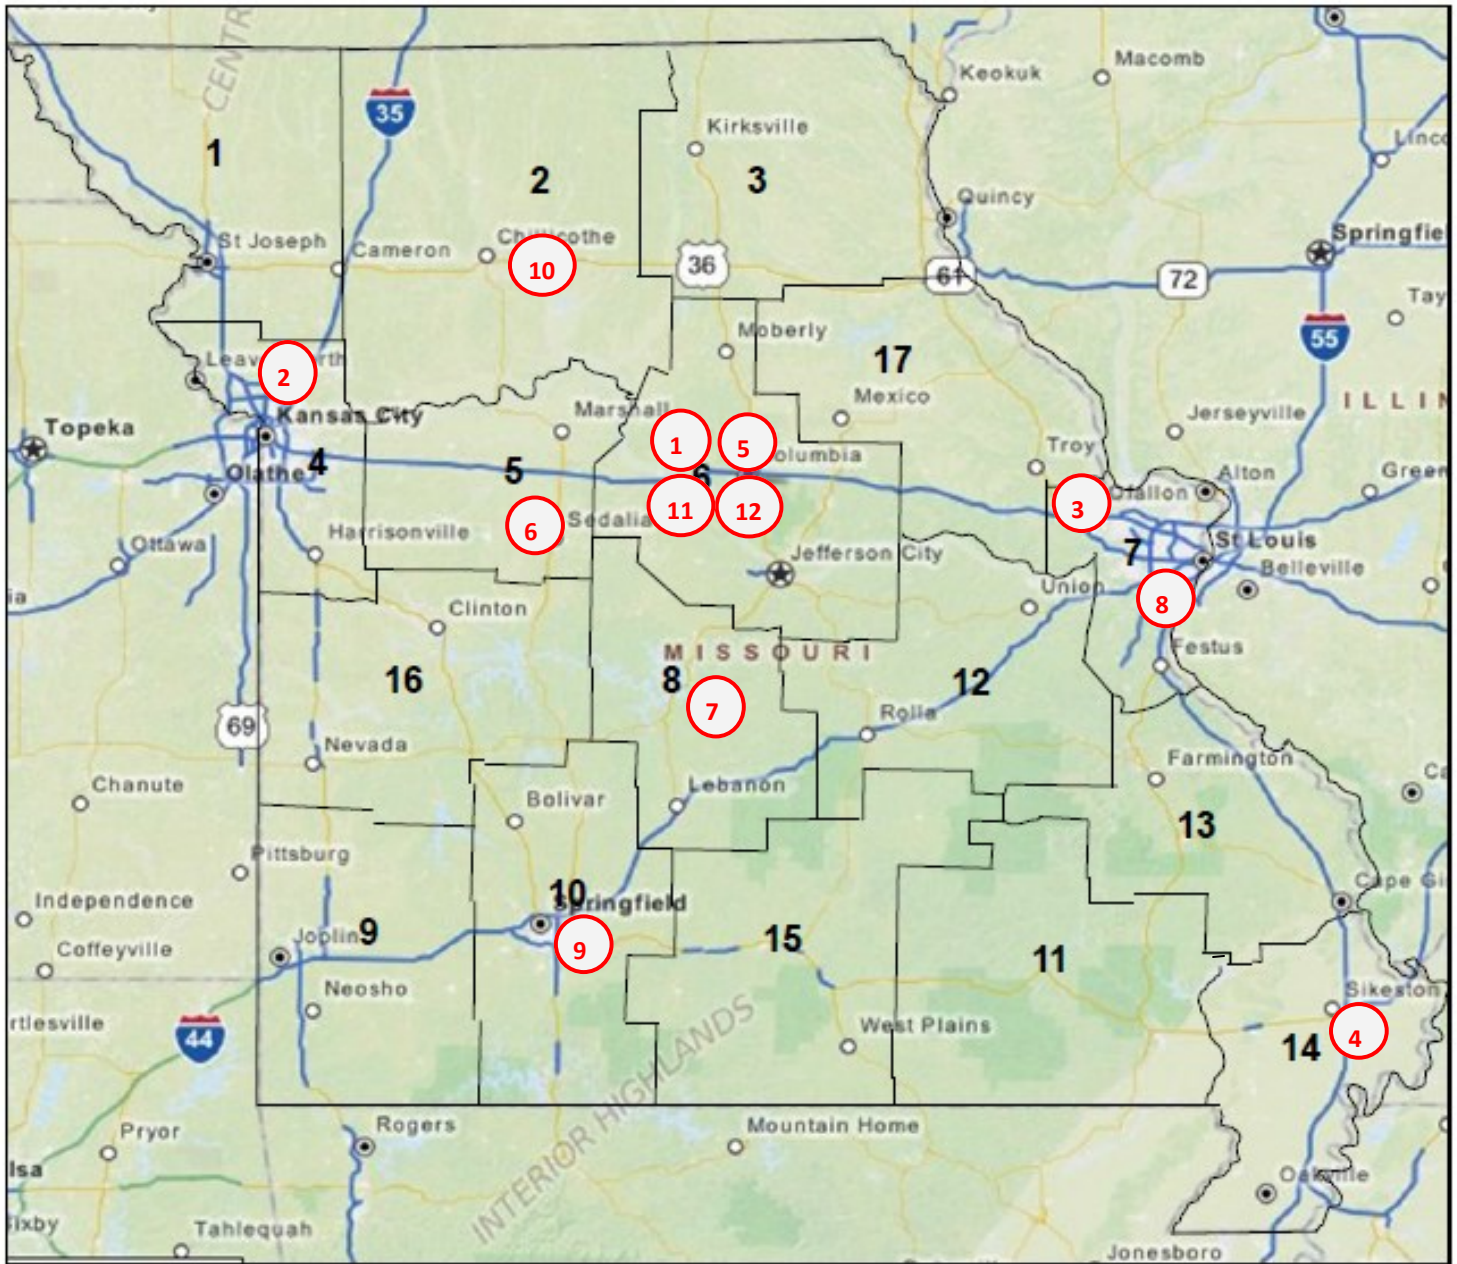

CBM Essential Training Sites—April, 2019 through March, 2020

1—Columbia, Saturday, April 27, 2019

2—Kansas City, Friday, May 10, 2019

3—St. Charles, Friday, June 7, 2019

4—New Madrid, Friday, June 21, 2019

5—Columbia, Friday, July 19, 2019

6—Sedalia, Friday, August 23, 2019

7—Osage Beach, Thursday, Sept. 26, 2019

8—St. Louis, Friday, October 18, 2019

9—Springfield, Friday, November 15, 2019

10—Chillicothe, Friday, December 6, 2019

11—Columbia, Saturday, January 25, 2020

12—Columbia, Friday, March 7, 2020